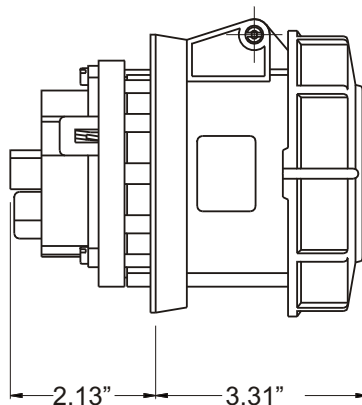

**RECEPTACLE, PANEL MOUNTED**

<b>Part No.</b>	ME 360R6W
<b>Description:</b>	60 Amp 250Vac 2 Pole, 3 Wire Receptacle
<b>Construction:</b>	Watertight IEC IP 67
<b>Approvals:</b>	UL Listed Standards 1682; 1686 CSA Certification to Spec. C22.2 No. 182.1 IEC 60309-1; IEC 60309-2

**IEC COLOR CODE:** Blue

**GROUND SOCKET:** 6 Hour Position Mates with Male in 6 Hour Position.

Front View of Receptacle

Panel Cut Out

**Wire Range: #4-#8 AWG**

Drawing Not to Scale