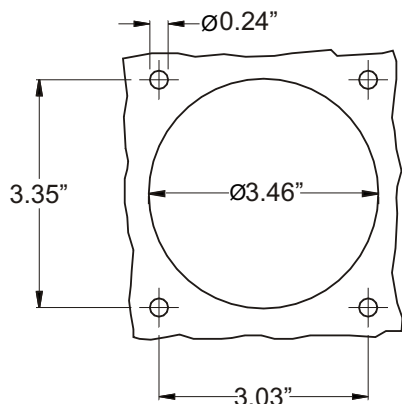

**RECEPTACLE, PANEL MOUNTED**

<b>Part No.</b>	ME 360R6W
<b>Description:</b>	60 Amp 250Vac 2 Pole, 3 Wire Receptacle
<b>Construction:</b>	Watertight IEC IP 67
<b>Approvals:</b>	UL Listed Standards 1682; 1686 CSA Certification to Spec. C22.2 No. 182.1 IEC 60309-1; IEC 60309-2

**IEC COLOR CODE:** Blue

**GROUND SOCKET:** 6 Hour Position Mates with Male in 6 Hour Position.

Front View of Receptacle

Panel Cut Out

**Wire Range: #4-#8 AWG**

Drawing Not to Scale