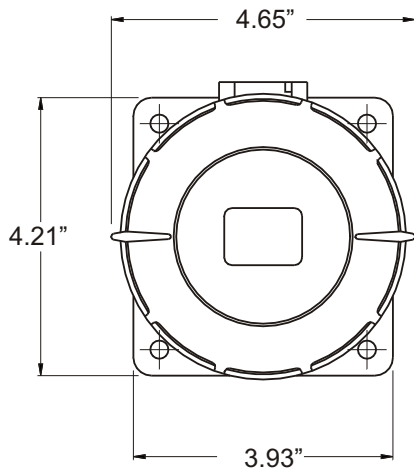

**RECEPTACLE, PANEL MOUNTED**

<b>Part No.</b>	ME 360R6W
<b>Description:</b>	60 Amp 250Vac 2 Pole, 3 Wire Receptacle
<b>Construction:</b>	Watertight IEC IP 67
<b>Approvals:</b>	UL Listed Standards 1682; 1686 CSA Certification to Spec. C22.2 No. 182.1 IEC 60309-1; IEC 60309-2

**IEC COLOR CODE:** Blue

**GROUND SOCKET:** 6 Hour Position Mates with Male in 6 Hour Position.

Front View of Receptacle

Panel Cut Out

**Wire Range: #4-#8 AWG**

Drawing Not to Scale